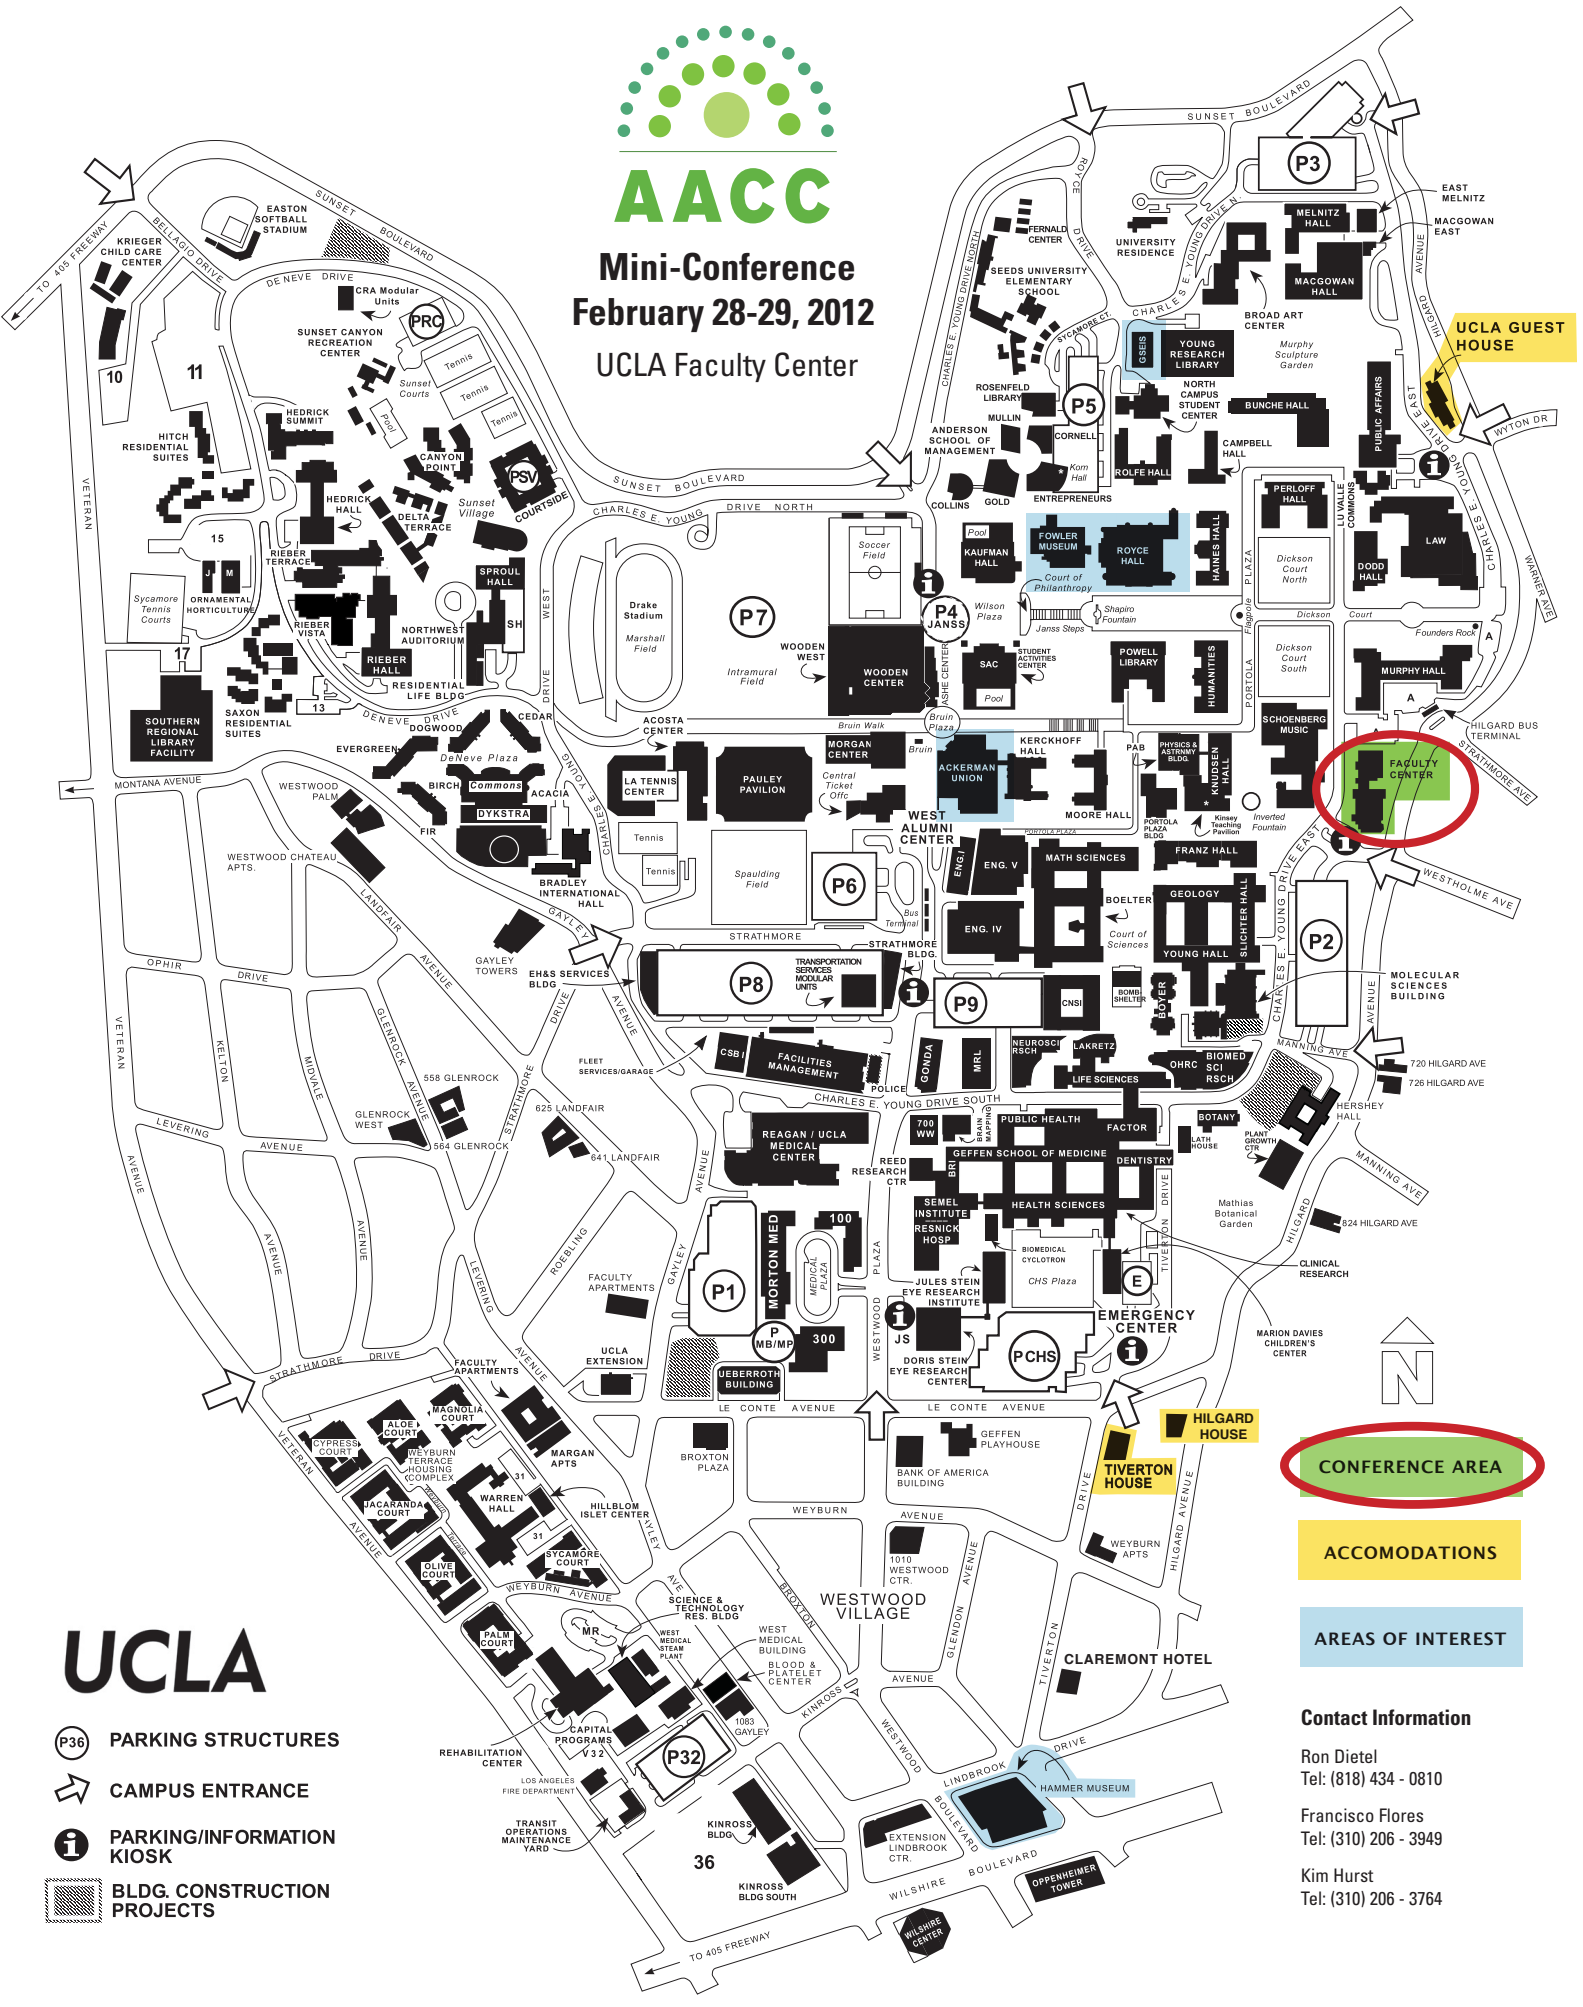

Mini-Conference
February 28-29, 2012
UCLA Faculty Center

N

CONFERENCE AREA

ACCOMMODATIONS

AREAS OF INTEREST

UCLA

- P36 PARKING STRUCTURES
- ➔ CAMPUS ENTRANCE
- i PARKING/INFORMATION KIOSK
- BLDG. CONSTRUCTION PROJECTS

Contact Information

Ron Diel
 Tel: (818) 434 - 0810

Francisco Flores
 Tel: (310) 206 - 3949

Kim Hurst
 Tel: (310) 206 - 3764